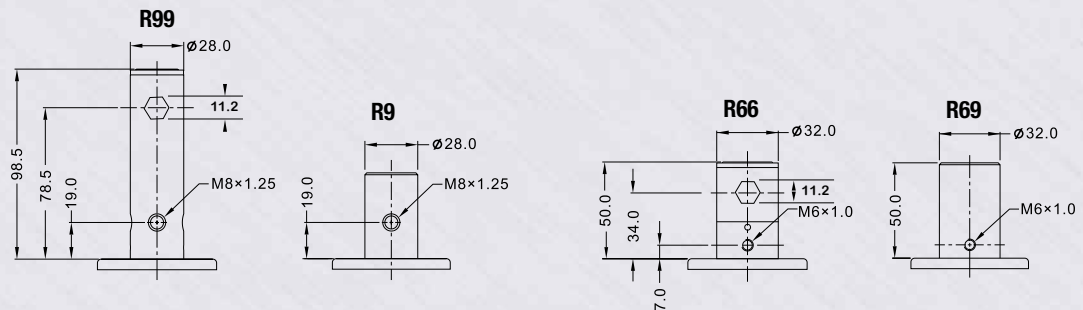

Y690R99/W603U

Y520R99/W503U

MOUNTING OPTIONS

Mtg. Code	Stem Dia.	Stem Length	Hole to Base	Mtg. Hole	Lock Hex Size	Cam Position
R99	28mm	98.5mm	19mm	M8x1.25	11.2mm	2x45°
R9	28mm	45mm	19mm	M8x1.25	N/A	N/A
R66	32mm	50mm	7mm	M6x1	11.2mm	2x30°
R69	32mm	50mm	7mm	M6x1	N/A	N/A

R9 and R69 are free swivel only – no locking cam.

Zinc-chromatized Models

Wheel Diameter (mm)	Tread Width (mm)	Wheel Type	Wheel Bearing	Capacity (lbs)	Free Swivel Model Number	Total Lock/Directional Lock/Free Swivel Model	Total Lock/Free Swivel Model Number	Directional Lock/Free Swivel Model Number	Load Height (mm)	Swivel Offset (mm)
125	32	TPR	PRECISION BALL	220	Y521R9/W503U	Y520R99/W503U	Y522R99/W503U	Y520DR99/W503U	164.0	39.0
			PRECISION BALL	220	Y521R9/W501U	Y520R99/W501U	Y522R99/W501U	Y520DR99/W501U	164.0	39.0
150	32	TPR	PRECISION BALL	265	Y621R9/W603U	Y620R99/W603U	Y622R99/W603U	Y620DR99/W603U	192.5	50.0
			PRECISION BALL	265	Y621R9/W600U	Y620R99/W600U	Y622R99/W600U	Y620DR99/W600U	192.5	50.0
200	32	TPR	PRECISION BALL	265	Y821R9/W803U	Y820R99/W803U	Y822R99/W803U	Y820DR99/W803U	240.0	57.5

ABS Shield Models

Wheel Diameter (mm)	Tread Width (mm)	Wheel Type	Wheel Bearing	Capacity (lbs)	Free Swivel Model Number	Total Lock/Directional Lock/Free Swivel Model	Total Lock/Free Swivel Model Number	Directional Lock/Free Swivel Model Number	Load Height (mm)	Swivel Offset (mm)
100	32	TPR	PRECISION BALL	176	Y491R9/W403U	Y490R99/W403U	Y492R99/W403U	Y490DR99/W403U	143.0	30.0
125	32	TPR	PRECISION BALL	220	Y591R9/W503U	Y590R99/W503U	Y592R99/W503U	Y590DR99/W503U	165.0	39.0
150	32	TPR	PRECISION BALL	265	Y691R9/W603U	Y690R99/W603U	Y692R99/W603U	Y690DR99/W603U	189.0	40.0
200	32	TPR	PRECISION BALL	265	Y891R9/W803U	Y890R99/W803U	Y892R99/W803U	Y890DR99/W803U	237.0	52.0